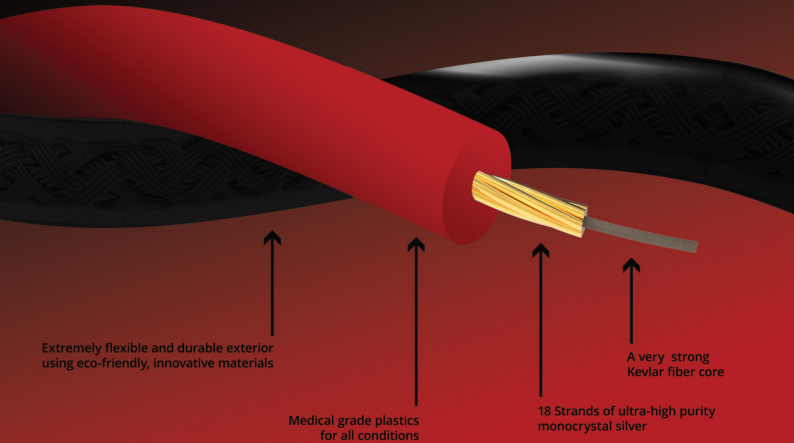

CrystalCable
portable
dreamduet

With Duet, Crystal Cable created the first high-end portable cable in the brand's product range. Now, Crystal Cable presents **Dream Duet**.

With **Dream Duet** we introduce our monocrystal silver technology to the portable audio market, taking our portable line to a whole new level!

This brand new high-end portable cable uses 18 hair-thin strands of unique, ultra-high purity **monocrystal** silver per conductor and perfectly combines:

- Red & black, passion & power
- High-tech medical grade plastics with eco-friendly materials
- Extreme durability with ultra-flexibility
- High-end Oyaide connectors with all kinds of headphone and IEM termination.

With Crystal Cable's latest conductors less really is more: less micro-distortion, less intrusive electrical effects, less mechanical interference – **more music.**