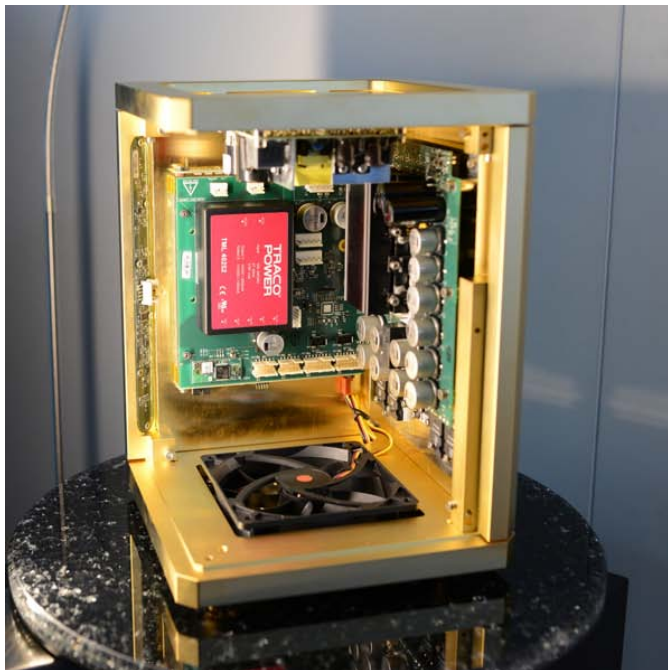

Minissimo Scala

the absolute sound®

MUNICH 2016: LOUDSPEAKERS AND ELECTRONICS $20K AND UNDER

Wunderbar

Show report

By [Neil Gader](#) | May 20th, 2016

Finishing touches are now in place for the **Crystal Cable** integrated amplifier. Pricing is settling around $15k for the 200Wpc unit, and there will be an optional phonostage and DAC available, as well. Crystal also introduced the **Scala**, a “spatial form” made from precision-machined aluminum that sits atop Minissimo compact loudspeakers to further optimize radiation pattern by reducing edge distortion. Smart and attractive.

CCi